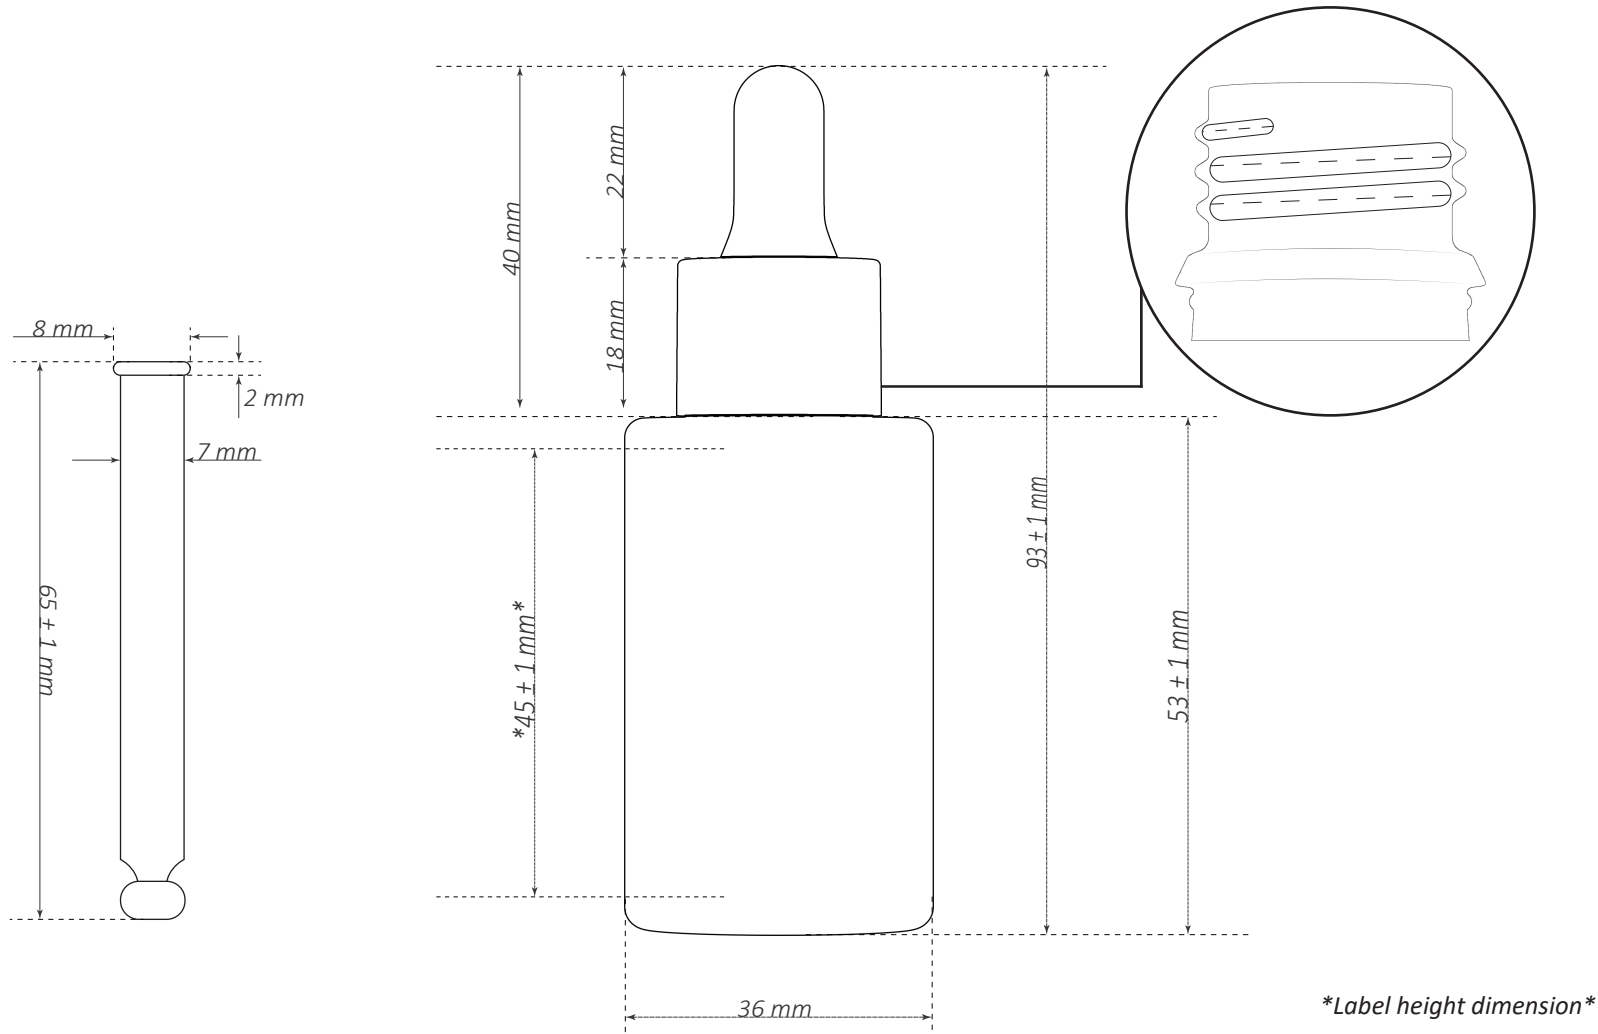

# TECHNICAL DATA SHEET

## Stella - Serum Bottle

	Capacity	30 mL
	Neck size	25 mm
	Height	93 mm
	Diameter	36 mm
	Weight	n/a
	Shape	Round
	Color (body)	Purple
	Color (ring)	White
	Material (body)	Glass
	Material (cap)	Plastic

# TECHNICAL DATA SHEET

\*Label height dimension\*