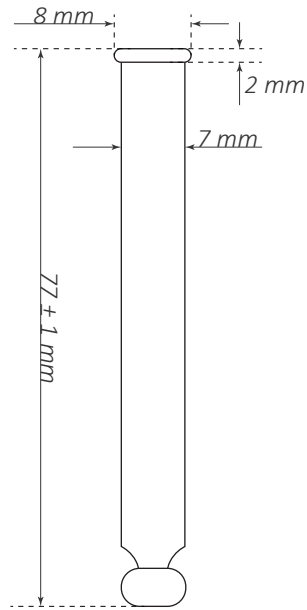

TECHNICAL DATA SHEET

Gwen Black - Black Cap

	Capacity	30 mL
	Neck size	20 mm
	Height	104 mm
	Diameter	33 mm
	Weight	n/a
	Shape	Round
	Color (body)	Black
	Color (ring)	Black
	Material (body)	Glass
	Material (cap)	Plastic / Aluminium

TECHNICAL DATA SHEET

Label height dimension