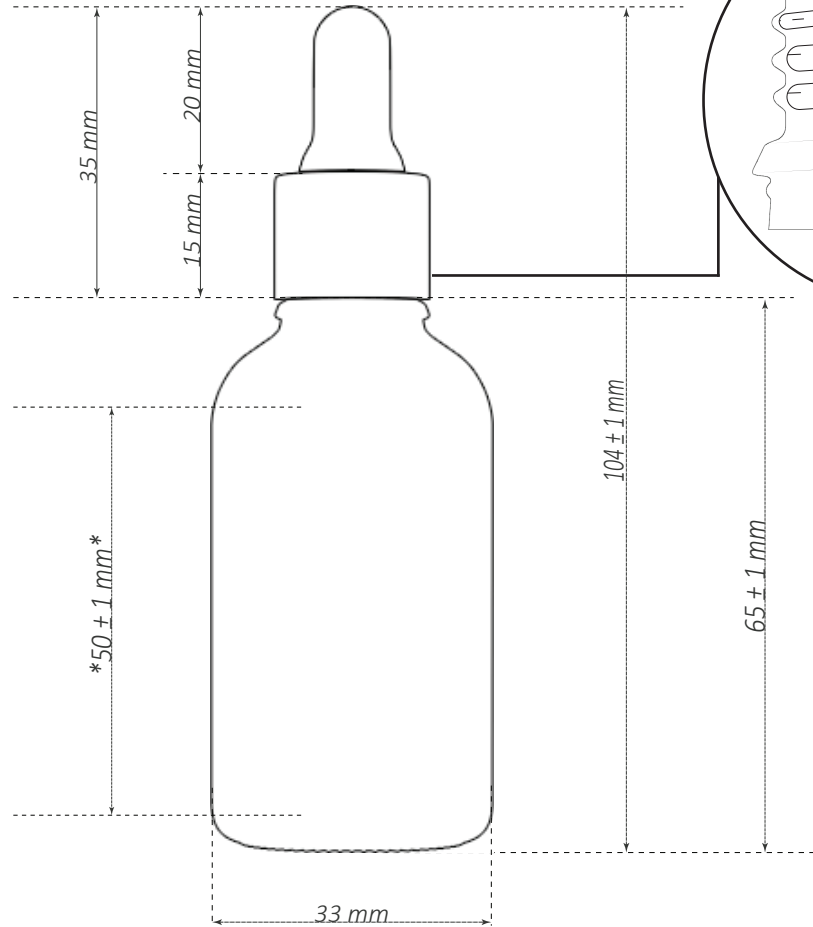

TECHNICAL DATA SHEET

Gwen Black - Black Cap

	Capacity	30 mL
	Neck size	20 mm
	Height	104 mm
	Diameter	33 mm
	Weight	n/a
	Shape	Round
	Color (body)	Black
	Color (ring)	Black
	Material (body)	Glass
	Material (cap)	Plastic / Aluminium

TECHNICAL DATA SHEET

Label height dimension