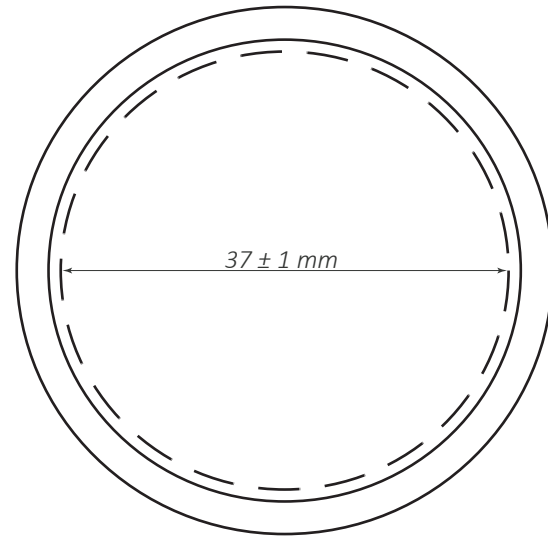

TECHNICAL DATA SHEET

Gold Alu Jar

 Capacity	30 g
 Diameter	51 mm
 Height	20 mm
 Weight	≈ 8g
 Shape	Round
 Color (jar)	Gold
 Color (lid)	Gold
 Material (jar)	Aluminium
 Material (lid)	Aluminium

TECHNICAL DATA SHEET

TOP VIEW

BOTTOM VIEW