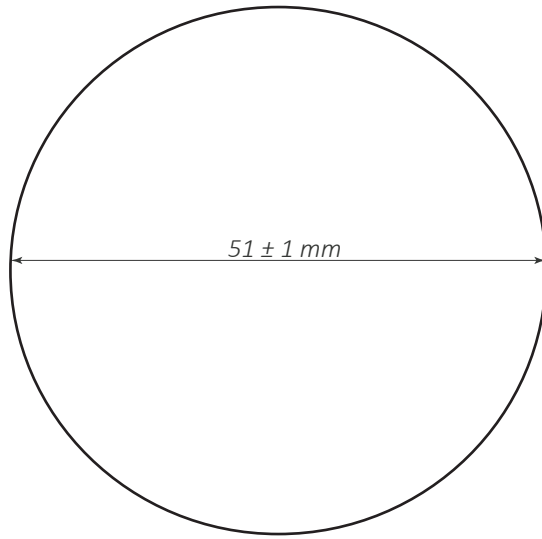

TECHNICAL DATA SHEET

Gold Alu Jar

 Capacity	30 g
 Diameter	51 mm
 Height	20 mm
 Weight	≈ 8g
 Shape	Round
 Color (jar)	Gold
 Color (lid)	Gold
 Material (jar)	Aluminium
 Material (lid)	Aluminium

TECHNICAL DATA SHEET

TOP VIEW

BOTTOM VIEW