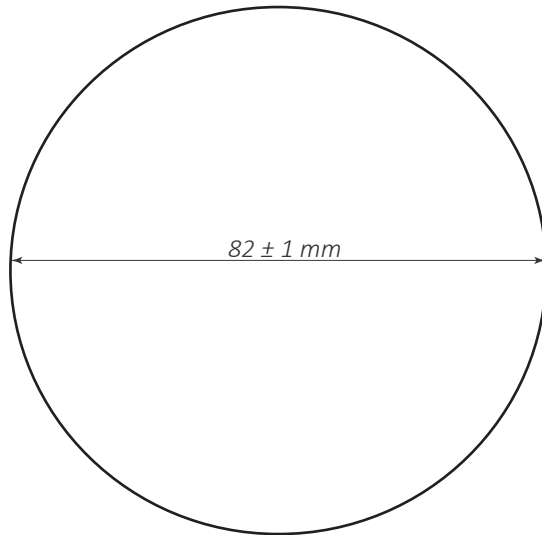

## Gold Alu Jar

 Capacity	100 g
 Diameter	82 mm
 Height	28 mm
 Weight	≈ 18g
 Shape	Round
 Color (jar)	Gold
 Color (lid)	Gold
 Material (jar)	Aluminium
 Material (lid)	Aluminium

# TECHNICAL DATA SHEET

\*TOP VIEW\*

\*BOTTOM VIEW\*