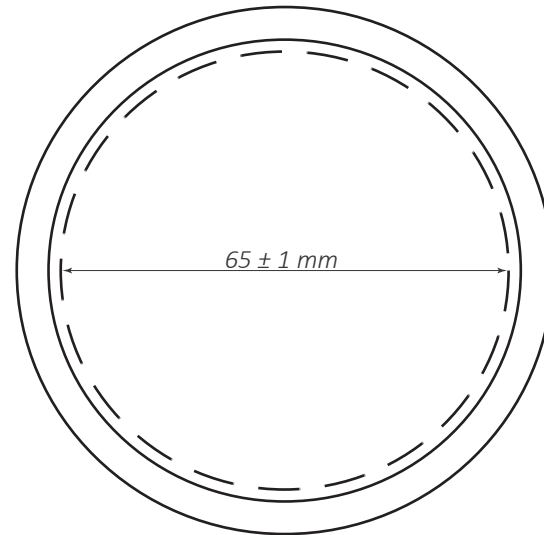

## Gold Alu Jar

 Capacity	100 g
 Diameter	82 mm
 Height	28 mm
 Weight	≈ 18g
 Shape	Round
 Color (jar)	Gold
 Color (lid)	Gold
 Material (jar)	Aluminium
 Material (lid)	Aluminium

# TECHNICAL DATA SHEET

\*TOP VIEW\*

\*BOTTOM VIEW\*