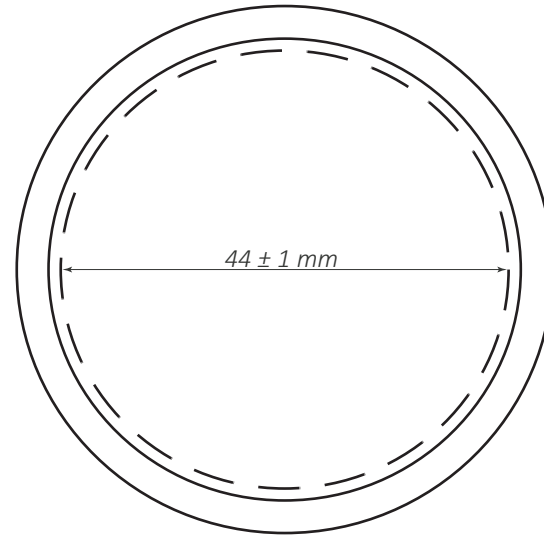

TECHNICAL DATA SHEET

Black Alu Jar

 Capacity	50 g
 Diameter	58 mm
 Height	24 mm
 Weight	≈ 10g
 Shape	Round
 Color (jar)	Black
 Color (lid)	Black
 Material (jar)	Aluminium
 Material (lid)	Aluminium

TECHNICAL DATA SHEET

TOP VIEW

BOTTOM VIEW