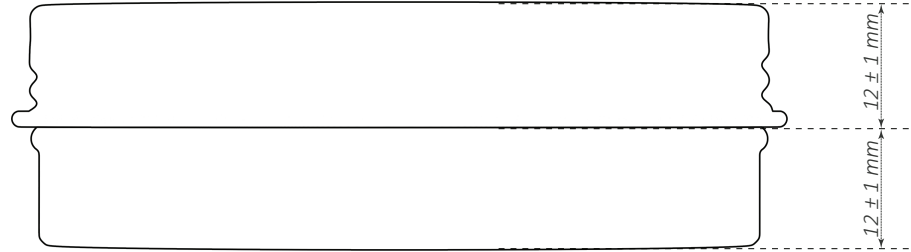

TECHNICAL DATA SHEET

Black Alu Jar

 Capacity	50 g
 Diameter	58 mm
 Height	24 mm
 Weight	≈ 10g
 Shape	Round
 Color (jar)	Black
 Color (lid)	Black
 Material (jar)	Aluminium
 Material (lid)	Aluminium

TECHNICAL DATA SHEET

TOP VIEW

BOTTOM VIEW