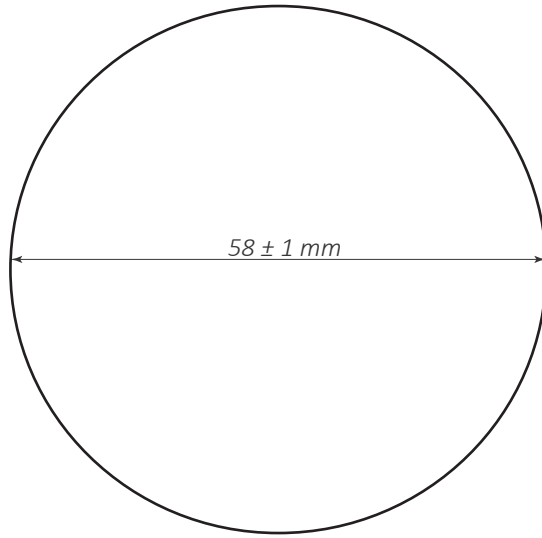

TECHNICAL DATA SHEET

Black Alu Jar

 Capacity	50 g
 Diameter	58 mm
 Height	24 mm
 Weight	≈ 10g
 Shape	Round
 Color (jar)	Black
 Color (lid)	Black
 Material (jar)	Aluminium
 Material (lid)	Aluminium

TECHNICAL DATA SHEET

TOP VIEW

BOTTOM VIEW