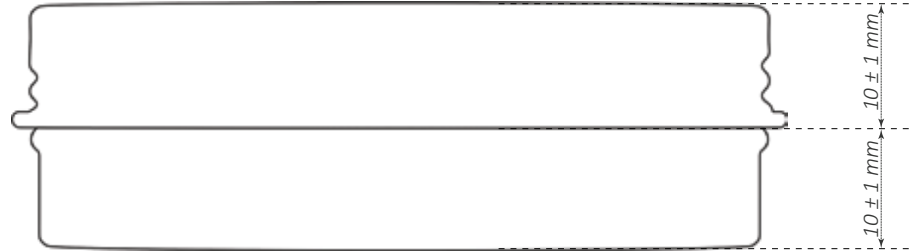

TECHNICAL DATA SHEET

TOP VIEW