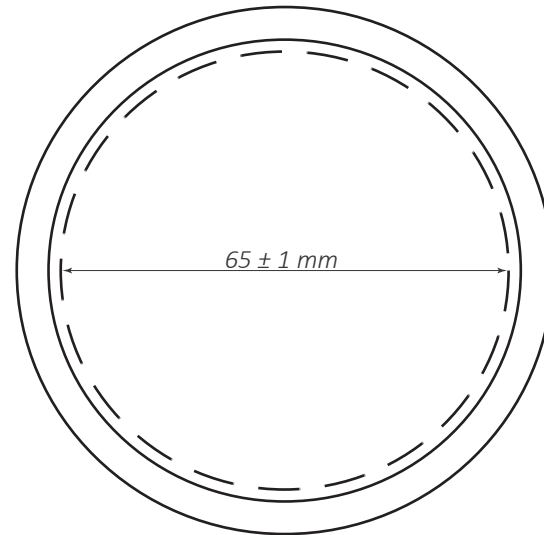

TECHNICAL DATA SHEET

Black Alu Jar

 Capacity	100 g
 Diameter	82 mm
 Height	28 mm
 Weight	≈ 18g
 Shape	Round
 Color (jar)	Black
 Color (lid)	Black
 Material (jar)	Aluminium
 Material (lid)	Aluminium

TECHNICAL DATA SHEET

TOP VIEW

BOTTOM VIEW