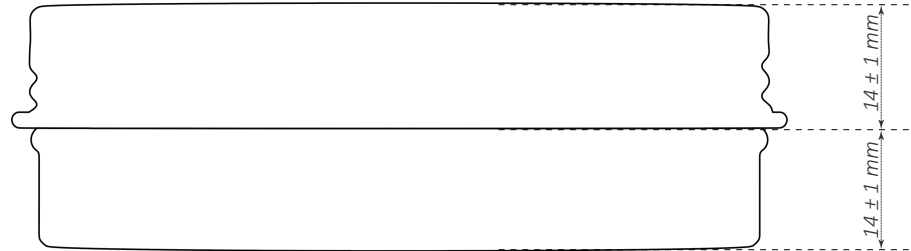

TECHNICAL DATA SHEET

Black Alu Jar

 Capacity	100 g
 Diameter	82 mm
 Height	28 mm
 Weight	≈ 18g
 Shape	Round
 Color (jar)	Black
 Color (lid)	Black
 Material (jar)	Aluminium
 Material (lid)	Aluminium

TECHNICAL DATA SHEET

TOP VIEW

BOTTOM VIEW