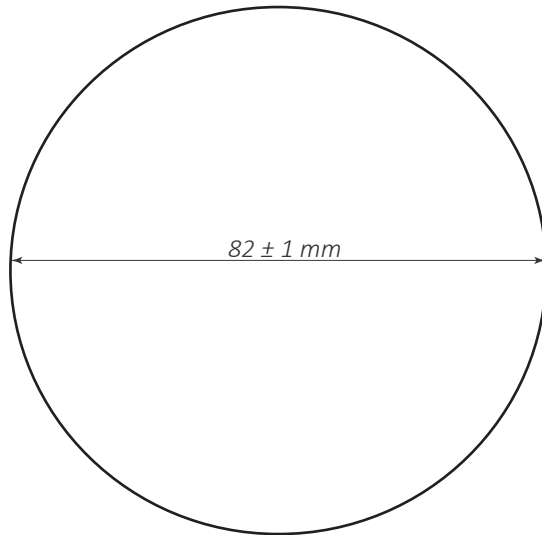

TECHNICAL DATA SHEET

Black Alu Jar

 Capacity	100 g
 Diameter	82 mm
 Height	28 mm
 Weight	≈ 18g
 Shape	Round
 Color (jar)	Black
 Color (lid)	Black
 Material (jar)	Aluminium
 Material (lid)	Aluminium

TECHNICAL DATA SHEET

TOP VIEW

BOTTOM VIEW