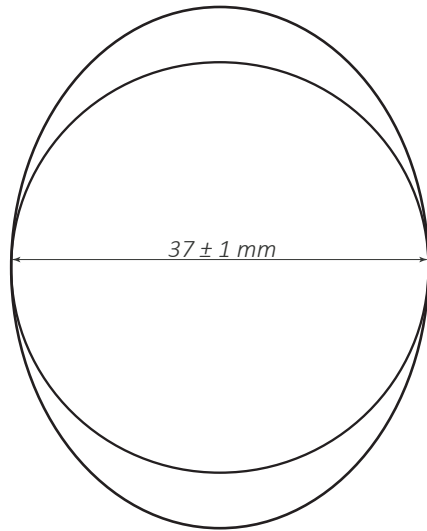

TECHNICAL DATA SHEET

Bianca Blue (Pump Bottle)

	Capacity	30 ml
	Diameter	D1 - 40 mm D2 - 48 mm
	Height (with lid)	101 mm
	Weight	≈ 150g
	Shape	Oval
	Color (bottle)	Baby blue
	Color (pump & lid)	White
	Material (bottle)	Glass
	Material (pump & lid)	Plastic

TECHNICAL DATA SHEET

Top View

Bottom View