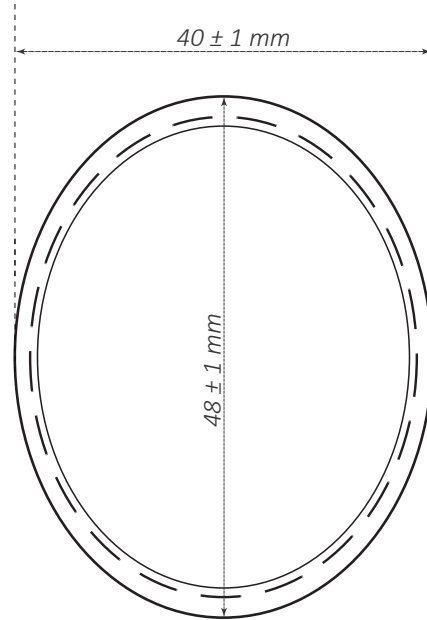

TECHNICAL DATA SHEET

Bianca Blue (Pump Bottle)

	Capacity	30 ml
	Diameter	D1 - 40 mm D2 - 48 mm
	Height (with lid)	101 mm
	Weight	≈ 150g
	Shape	Oval
	Color (bottle)	Baby blue
	Color (pump & lid)	White
	Material (bottle)	Glass
	Material (pump & lid)	Plastic

TECHNICAL DATA SHEET

Top View

Bottom View